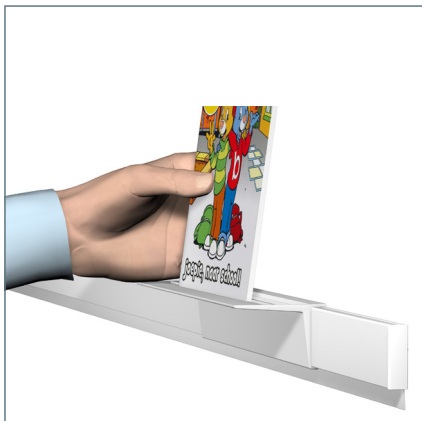

INFO RAIL

SUPPORT CLIP - 1kg max

installation video:

FLEXIBLE
SAFE
STRONG